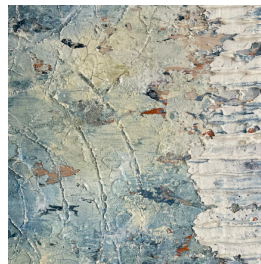

123 x 93cm
\$2,500

Follow The Yellowblock Road

Acrylic on canvas; glass bead detail. Tasmanian oak
frame. Hang portrait or landscape.

156 x 94.5cm
\$3,200

Our Sparkling Shores

Acrylic on canvas; glass bead detail.
Tasmanian oak frame.
Hang portrait or landscape.

95.4 x 64cm
\$1,600

www.rachelhayhurst.com
[@rachelhayhurstart](mailto:rachelhayhurstart@gmail.com)
hayhurstachel@gmail.com
0405 167 422

Carved In The Sand

Acrylic on canvas;
glass bead detail.
Tasmanian oak frame.
Hang portrait or landscape.

23 x 53cm
\$650

Ocean's Edge

Acrylic on canvas;
glass bead detail.
Tasmanian oak frame.
Hang portrait or landscape.

23 x 53cm
\$650

MINIS: 23 x 23cm

SMALLS - 33 x 33cm

Acrylic on canvas; glass bead detail.
Tasmanian oak frame.

\$495 ea

Acrylic on canvas; glass bead detail. Tasmanian oak frame.

\$350 ea